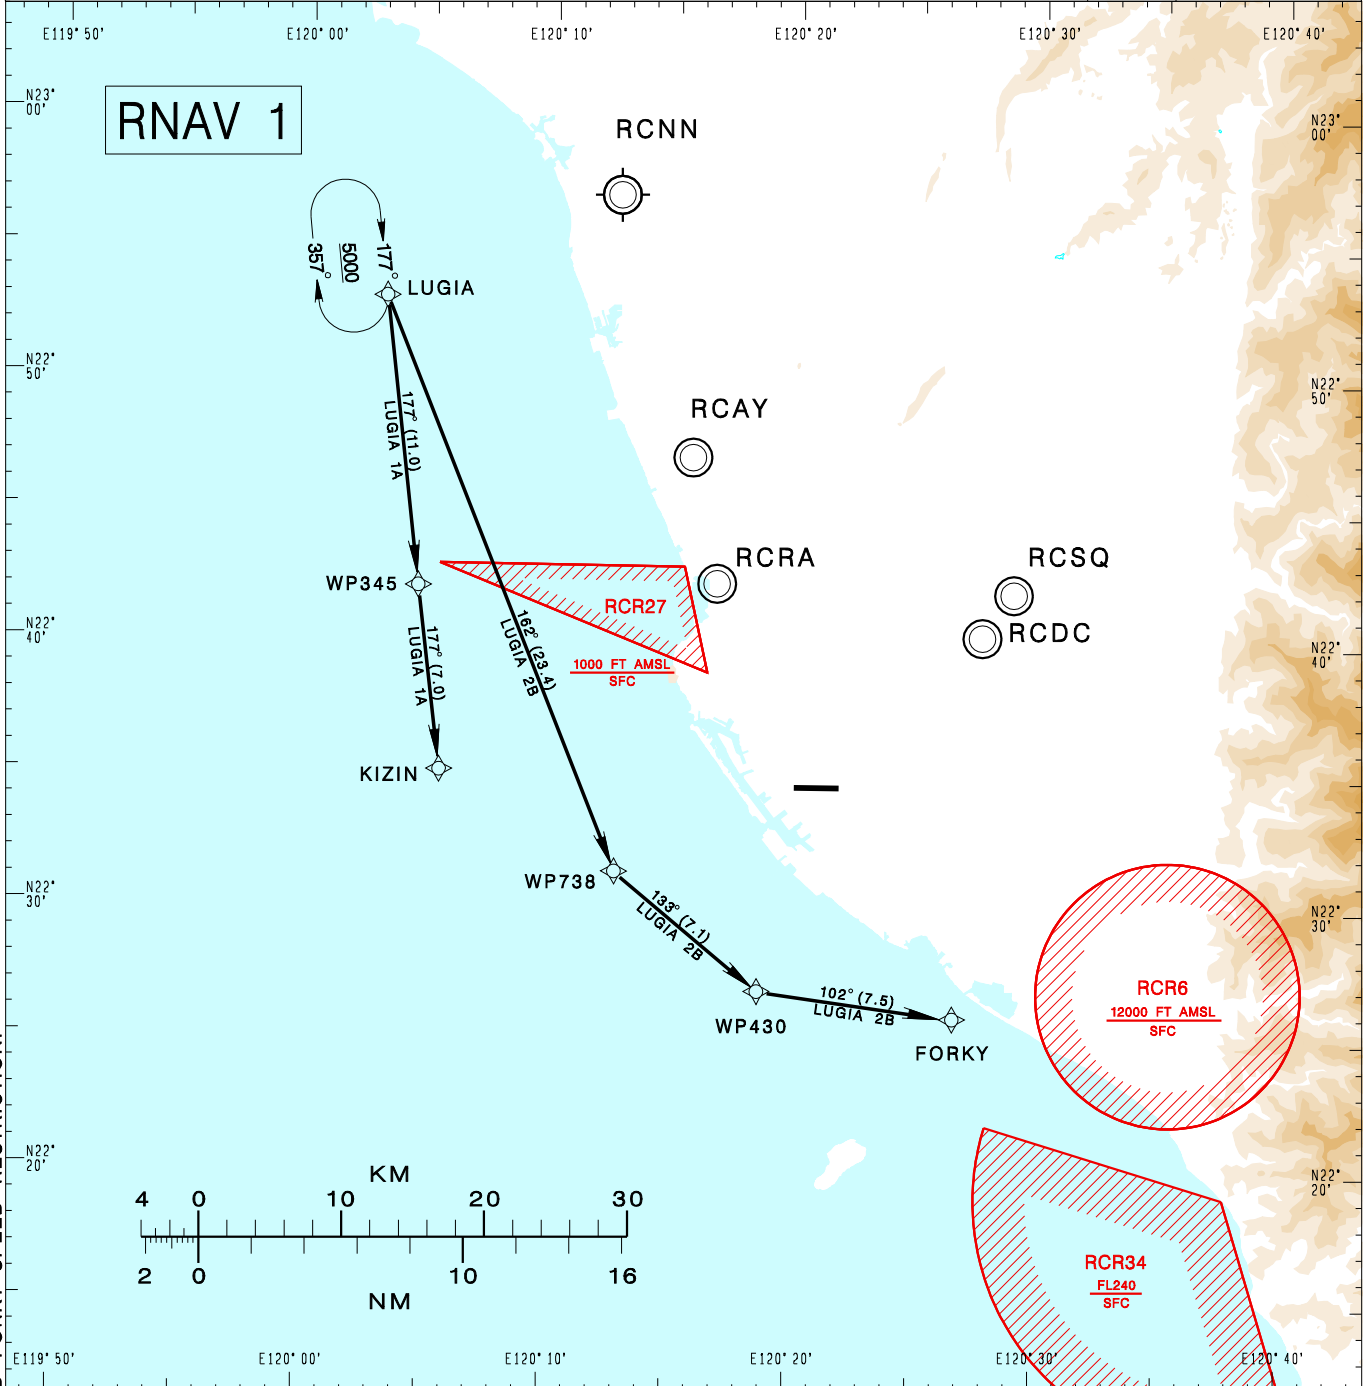

高雄國際機場
KAOHSIUNG INTL AD

RCKH STAR
LUGIA 1A RNAV(RWY09)
LUGIA 2B RNAV(RWY27)

TAIPEI ACC 126.7 129.1	KAOHSIUNG APP 124.7 125.7	ATIS 127.8	VAR 4° W-2023 ↑ ↓	12100' MSA ARP 25NM			
Apt Elev: 32'		Trans Level: FL130			Trans Alt: 11,000'		
BEARINGS ARE MAGNETIC; DISTANCES ARE NAUTICAL MILES; ELEVATIONS, HEIGHTS IN FEET							

CHANGES: UPDATE KIZIN AND FORKY SPEED RESTRICTION.

LUGIA ONE ALFA RNAV ARRIVAL
Depart LUGIA then to WP345, KIZIN.
Cross WP345 at or above 5,000ft, cross KIZIN at or above 3,000ft.

LUGIA TWO BRAVO RNAV ARRIVAL
Depart LUGIA, then to WP738, WP430, FORKY.
Cross WP738 at or above 9,000ft, cross FORKY at or above 4,000ft.

NOTE
LUGIA 1A:
Speed restriction of 210KT
IAS maximum AT KIZIN.

LUGIA 2B:
1.Speed restriction of 210KT
IAS maximum AT FORKY.
2.ATS surveillance required.